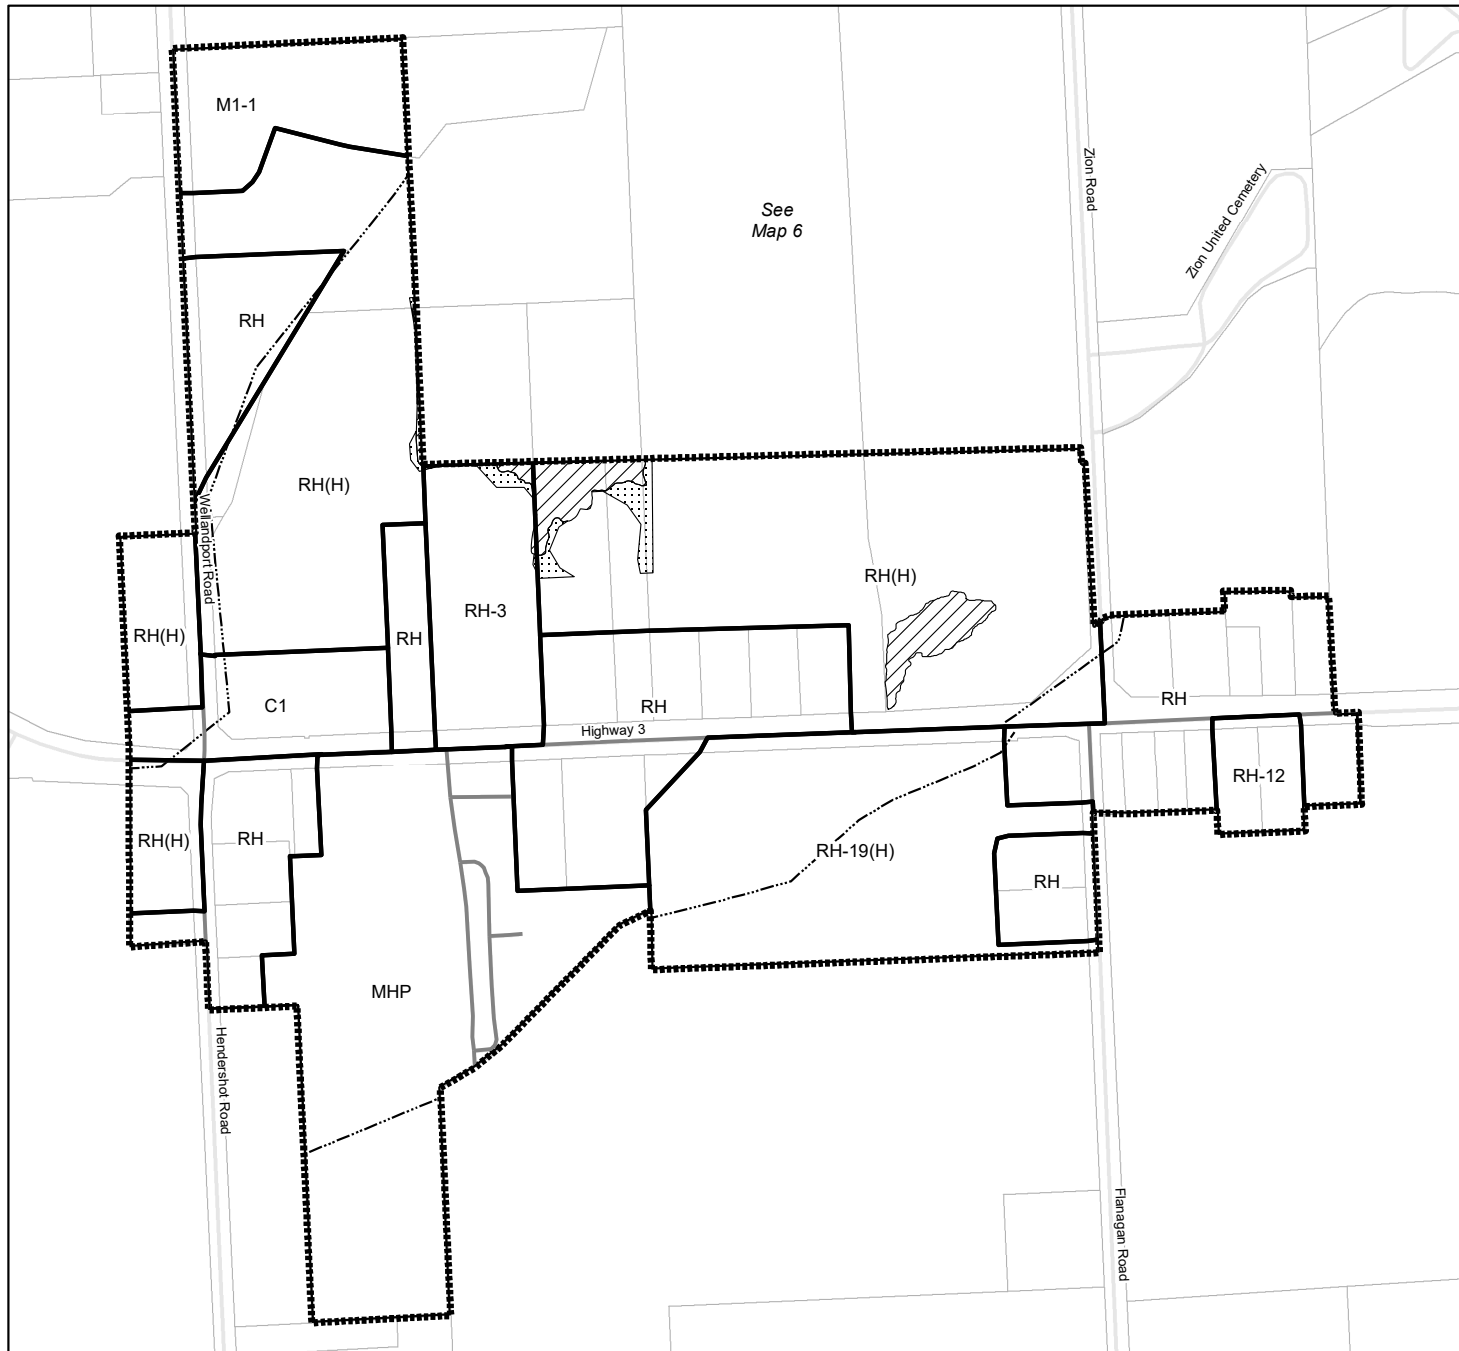

**MAP 33**  
**Zoning Map**

**Township of Wainfleet**  
**Zoning By-law**

Schedule A to By-Law XX-2024

**Legend**

-  Zone Boundary
  -  Hamlet Boundary
  -  Environmental Protection Overlay
  -  Environmental Conservation Overlay
  -  Hazard Overlay
  -  Fish Habitat Overlay
  -  Roads
  -  Lot Lines
- N  
↑

**MAP 34**  
**Zoning Map**

**Township of Wainfleet**  
**Zoning By-law**

Schedule A to By-Law XX-2024

Legend

- Zone Boundary
- Hamlet Boundary
- Environmental Protection Overlay
- Environmental Conservation Overlay
- Hazard Overlay
- Fish Habitat Overlay
- Roads
- Lot Lines

**MAP 35**  
**Zoning Map**

**Township of Wainfleet**  
**Zoning By-law**

Schedule A to By-Law XX-2024

Legend

-  Zone Boundary
-  Hamlet Boundary
-  Environmental Protection Overlay
-  Environmental Conservation Overlay
-  Hazard Overlay
-  Fish Habitat Overlay
-  Roads
-  Lot Lines

**MAP 36**  
Zoning Map

Township of Wainfleet  
Zoning By-law

Schedule A to By-Law XX-2024

See Map 8

Legend

- Zone Boundary
- Hamlet Boundary
- Environmental Protection Overlay
- Environmental Conservation Overlay
- Hazard Overlay
- Fish Habitat Overlay
- Roads
- Lot Lines