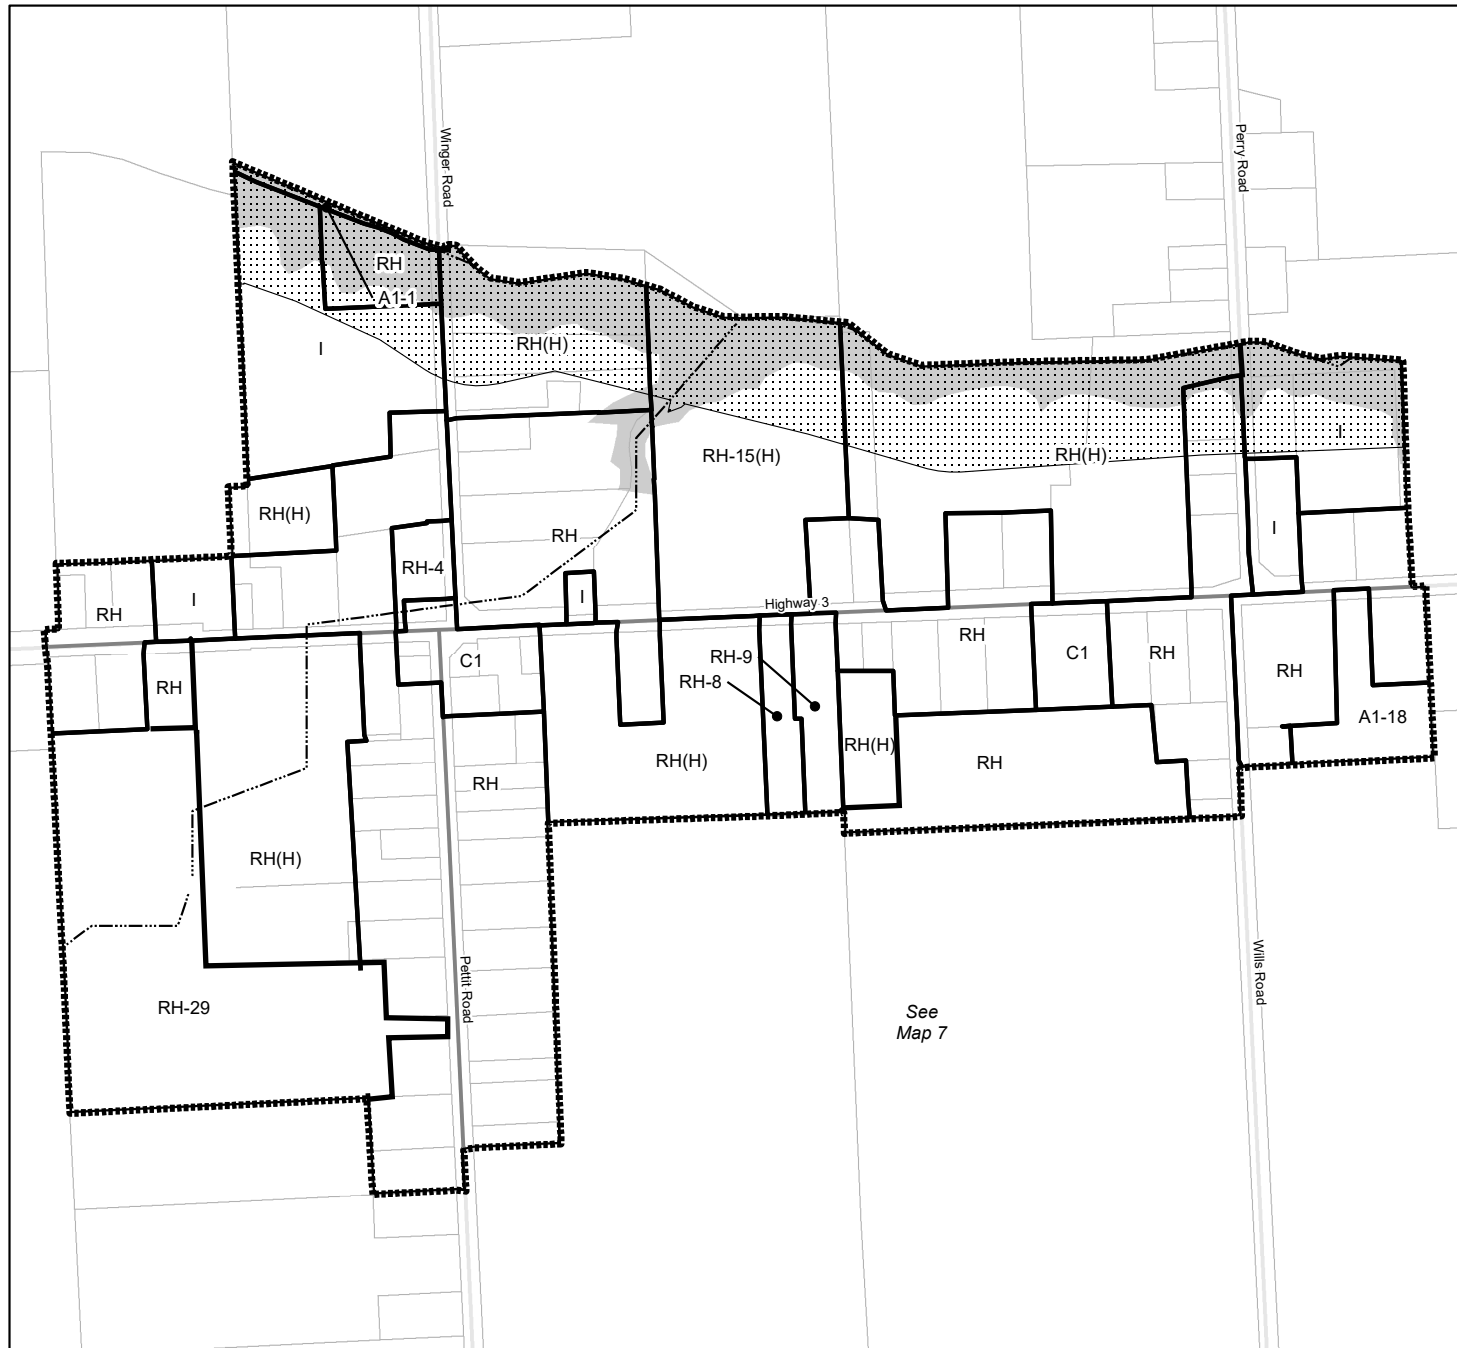

**MAP 33**  
**Zoning Map**

**Township of Wainfleet**  
**Zoning By-law**

Schedule A to By-Law XX-2024

**Legend**

-  Zone Boundary
  -  Hamlet Boundary
  -  Environmental Protection Overlay
  -  Environmental Conservation Overlay
  -  Hazard Overlay
  -  Fish Habitat Overlay
  -  Roads
  -  Lot Lines
- N  
↑

**MAP 34**  
**Zoning Map**

**Township of Wainfleet**  
**Zoning By-law**

Schedule A to By-Law XX-2024

Legend

- Zone Boundary
- Hamlet Boundary
- Environmental Protection Overlay
- Environmental Conservation Overlay
- Hazard Overlay
- Fish Habitat Overlay
- Roads
- Lot Lines

**MAP 35**  
**Zoning Map**

**Township of Wainfleet**  
**Zoning By-law**

Schedule A to By-Law XX-2024

Legend

-  Zone Boundary
-  Hamlet Boundary
-  Environmental Protection Overlay
-  Environmental Conservation Overlay
-  Hazard Overlay
-  Fish Habitat Overlay
-  Roads
-  Lot Lines

**MAP 36**  
Zoning Map

Township of Wainfleet  
Zoning By-law

Schedule A to By-Law XX-2024

See Map 8

Legend

- Zone Boundary
- Hamlet Boundary
- Environmental Protection Overlay
- Environmental Conservation Overlay
- Hazard Overlay
- Fish Habitat Overlay
- Roads
- Lot Lines