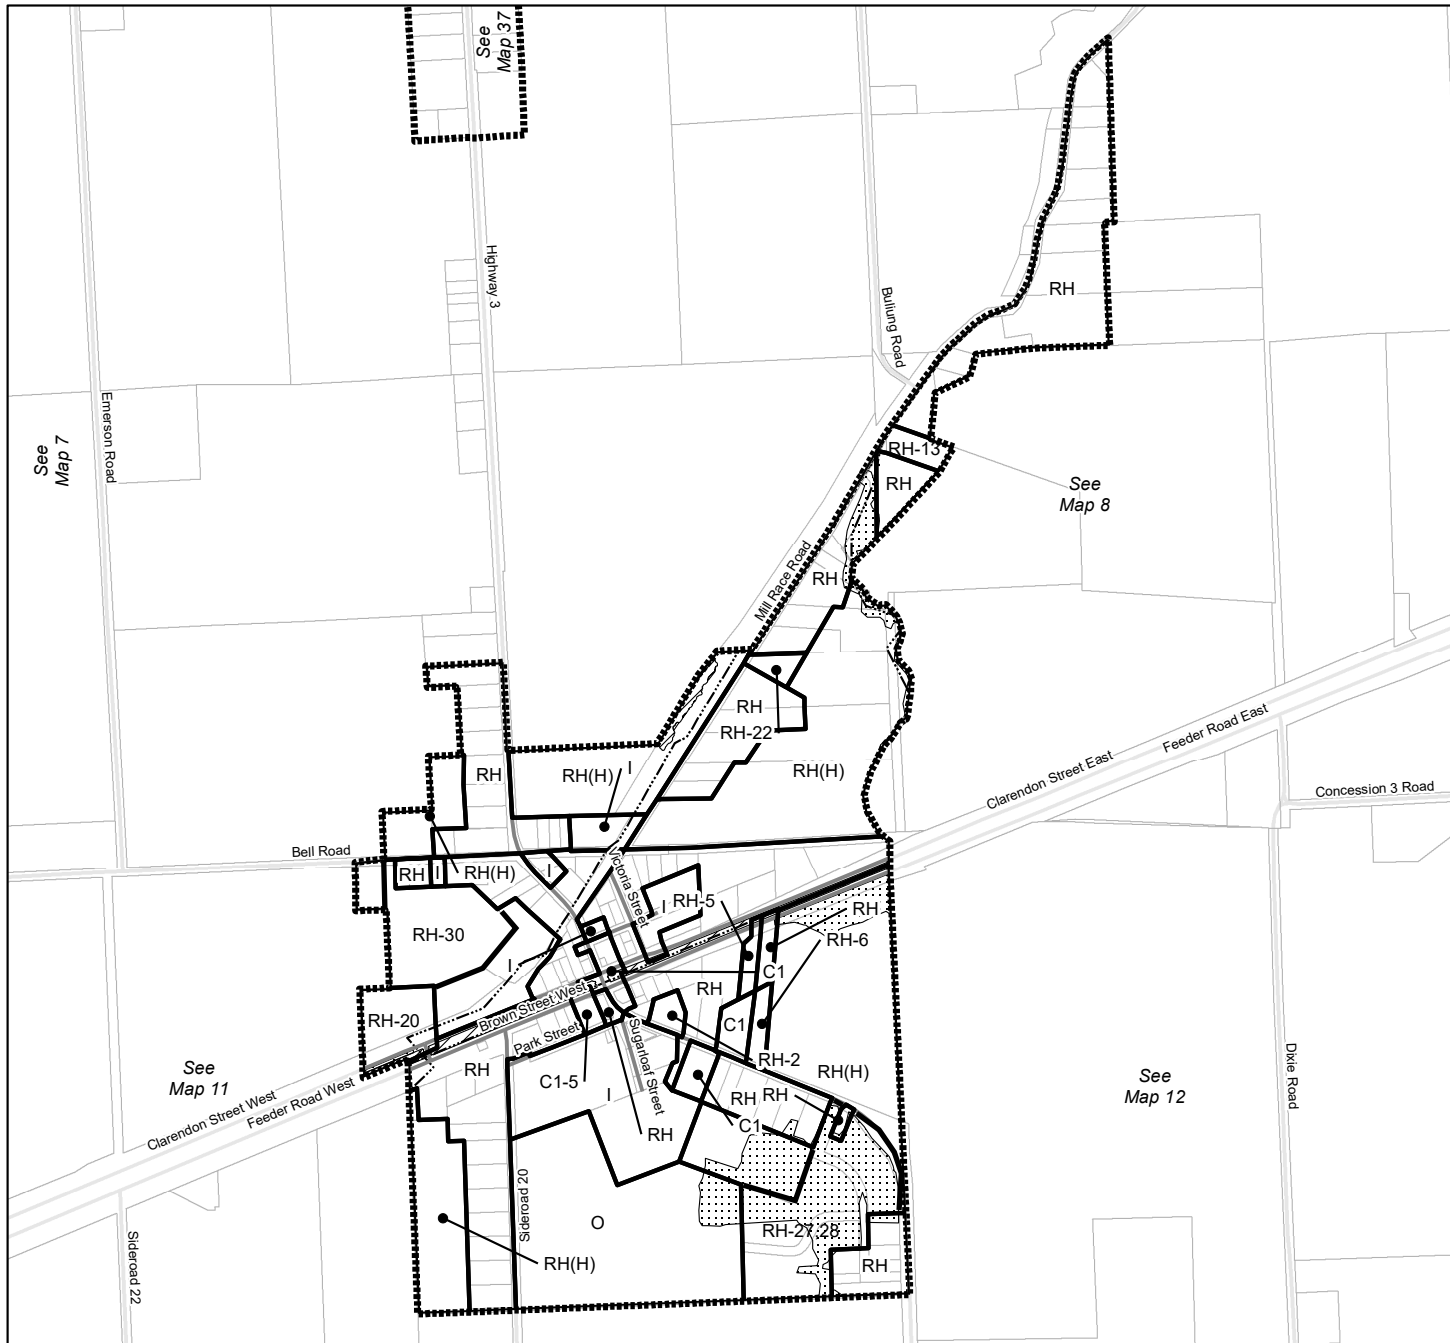

**MAP 35**  
**Zoning Map**

**Township of Wainfleet**  
**Zoning By-law**

Schedule A to By-Law XX-2024

Legend

-  Zone Boundary
-  Hamlet Boundary
-  Environmental Protection Overlay
-  Environmental Conservation Overlay
-  Hazard Overlay
-  Fish Habitat Overlay
-  Roads
-  Lot Lines

**MAP 36**  
Zoning Map

Township of Wainfleet  
Zoning By-law

Schedule A to By-Law XX-2024

See Map 8

Legend

- Zone Boundary
- Hamlet Boundary
- Environmental Protection Overlay
- Environmental Conservation Overlay
- Hazard Overlay
- Fish Habitat Overlay
- Roads
- Lot Lines

**MAP 37**  
Zoning Map

Township of Wainfleet  
Zoning By-law

Schedule A to By-Law **XX-2024**

**Legend**

-  Zone Boundary
-  Hamlet Boundary
-  Environmental Protection Overlay
-  Environmental Conservation Overlay
-  Hazard Overlay
-  Fish Habitat Overlay
-  Roads
-  Lot Lines

**MAP 38**  
**Zoning Map**

**Township of Wainfleet**  
**Zoning By-law**

Schedule A to By-Law XX-2024

Legend

-  Zone Boundary
  -  Hamlet Boundary
  -  Environmental Protection Overlay
  -  Environmental Conservation Overlay
  -  Hazard Overlay
  -  Fish Habitat Overlay
  -  Roads
  -  Lot Lines
- N