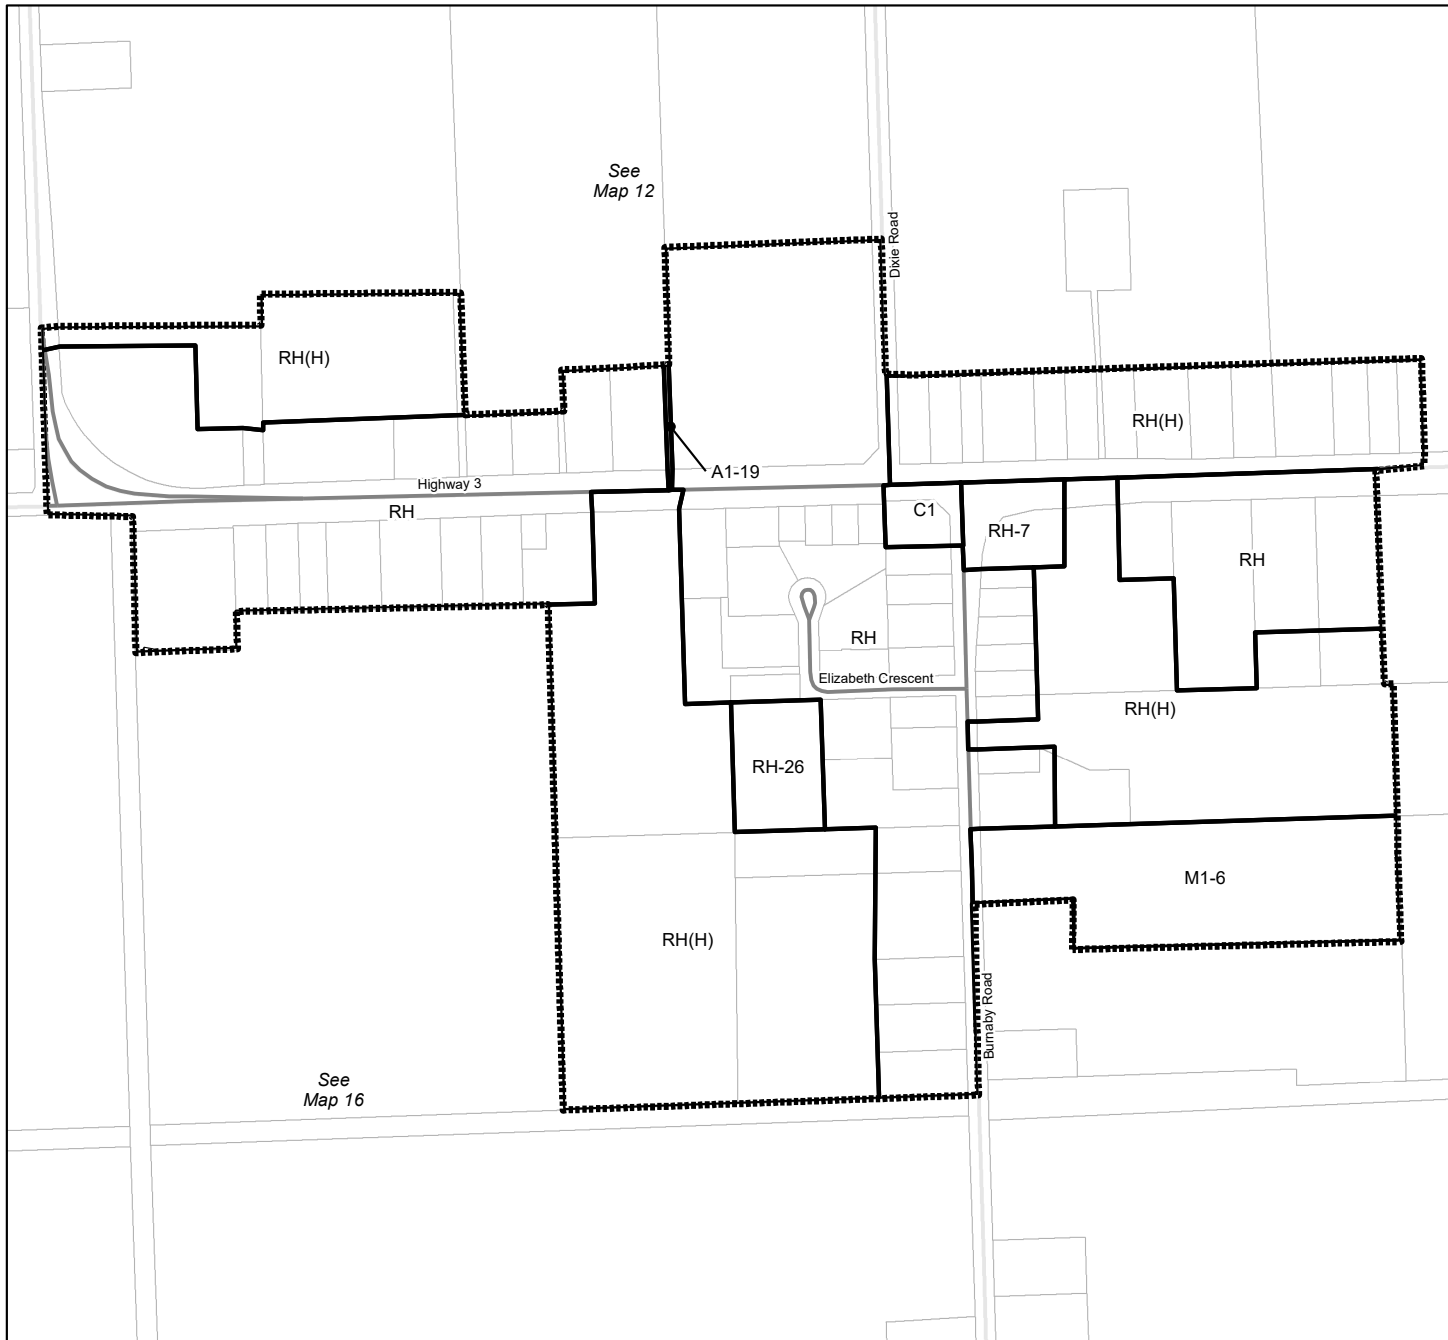

**MAP 36**  
Zoning Map

Township of Wainfleet  
Zoning By-law

Schedule A to By-Law XX-2024

See Map 8

Legend

- Zone Boundary
- Hamlet Boundary
- Environmental Protection Overlay
- Environmental Conservation Overlay
- Hazard Overlay
- Fish Habitat Overlay
- Roads
- Lot Lines

**MAP 37**  
Zoning Map

Township of Wainfleet  
Zoning By-law

Schedule A to By-Law **XX-2024**

**Legend**

-  Zone Boundary
-  Hamlet Boundary
-  Environmental Protection Overlay
-  Environmental Conservation Overlay
-  Hazard Overlay
-  Fish Habitat Overlay
-  Roads
-  Lot Lines

**MAP 38**  
**Zoning Map**

**Township of Wainfleet**  
**Zoning By-law**

Schedule A to By-Law XX-2024

Legend

-  Zone Boundary
  -  Hamlet Boundary
  -  Environmental Protection Overlay
  -  Environmental Conservation Overlay
  -  Hazard Overlay
  -  Fish Habitat Overlay
  -  Roads
  -  Lot Lines
- N

**MAP 39**  
**Zoning Map**

**Township of Wainfleet**  
**Zoning By-law**

Schedule A to By-Law **XX-2024**

**Legend**

-  Zone Boundary
-  Hamlet Boundary
-  Environmental Protection Overlay
-  Environmental Conservation Overlay
-  Hazard Overlay
-  Fish Habitat Overlay
-  Roads
-  Lot Lines