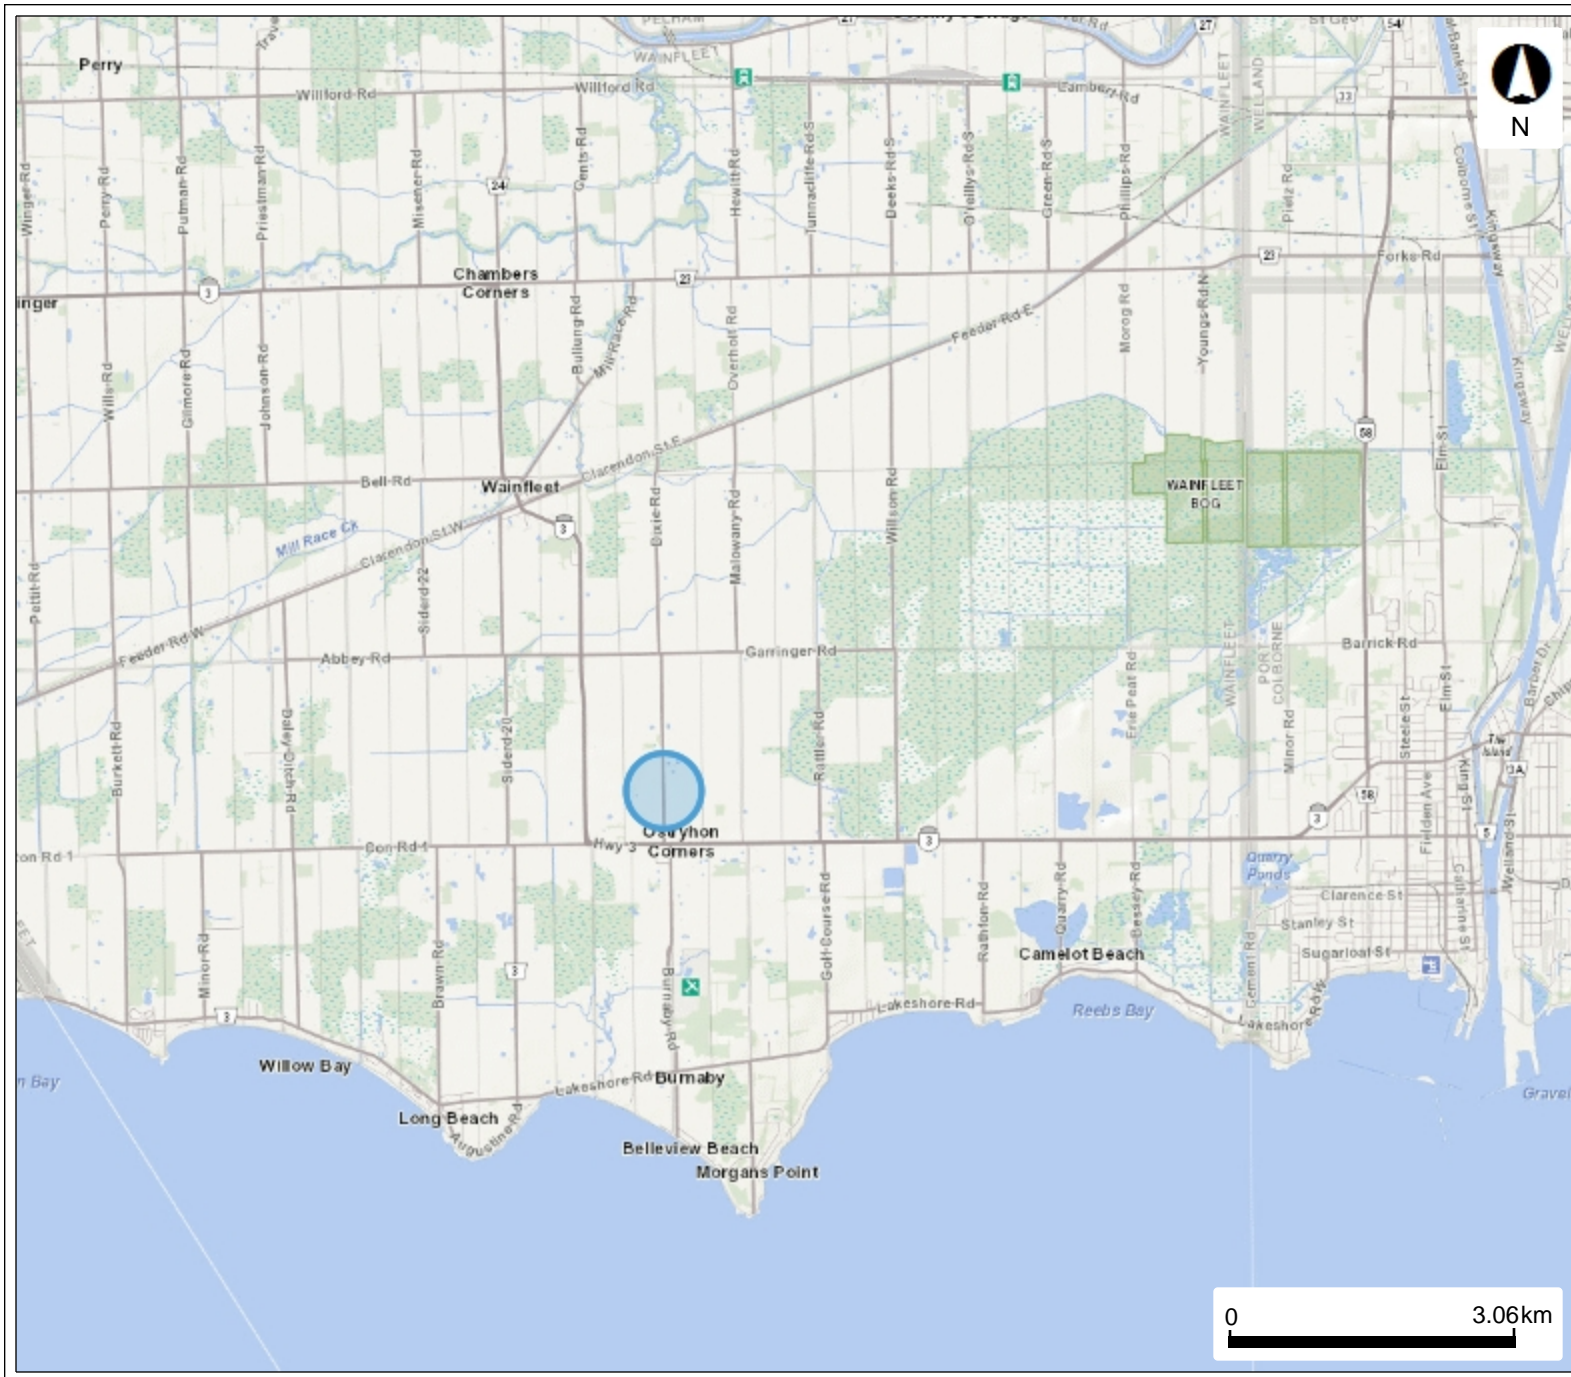

TOWNSHIP OF WAINFLEET

31940 Highway #3, P.O. Box 40, Wainfleet, ON L0S 1V0
Tel: 905-899-3022 • Fax: 905-899-2642 • www.wainfleet.ca

October 13, 2021

NOTICE OF **TEMPORARY ROAD CLOSURE**

Please be advised that “**Dixie Road**” between Highway 3 and Garringer Road will be closed to through traffic **Thursday October 14, 2021 7:00 a.m. to 5:00 p.m.** to complete a cross-culvert installation. Duration of these improvements is approximately one day.

All emergency services will be notified.

Access from North (Garringer Road)

- 21667 Dixie
- 21658 Dixie
- 21648 Dixie

Access from South (Highway 3)

- 21641 Dixie
- 21639 Dixie
- 21629 Dixie

I apologize in advance for any inconvenience the work will cause and appreciate your patience. Should you require additional information, please contact the Operations Department at (905) 899-3022 or by fax at (905) 899-2340.

Yours truly,

Brandon Dayboll
Operations Supervisor

October 14 - Dixie Road Closure

Legend

This map should not be relied on as a precise indicator of routes or locations, nor as a guide to navigation. The Ontario Ministry of Agriculture, Food and Rural Affairs (OMAFRA) shall not be liable in any way for the use or any information on this map. of, or reliance upon, this map.