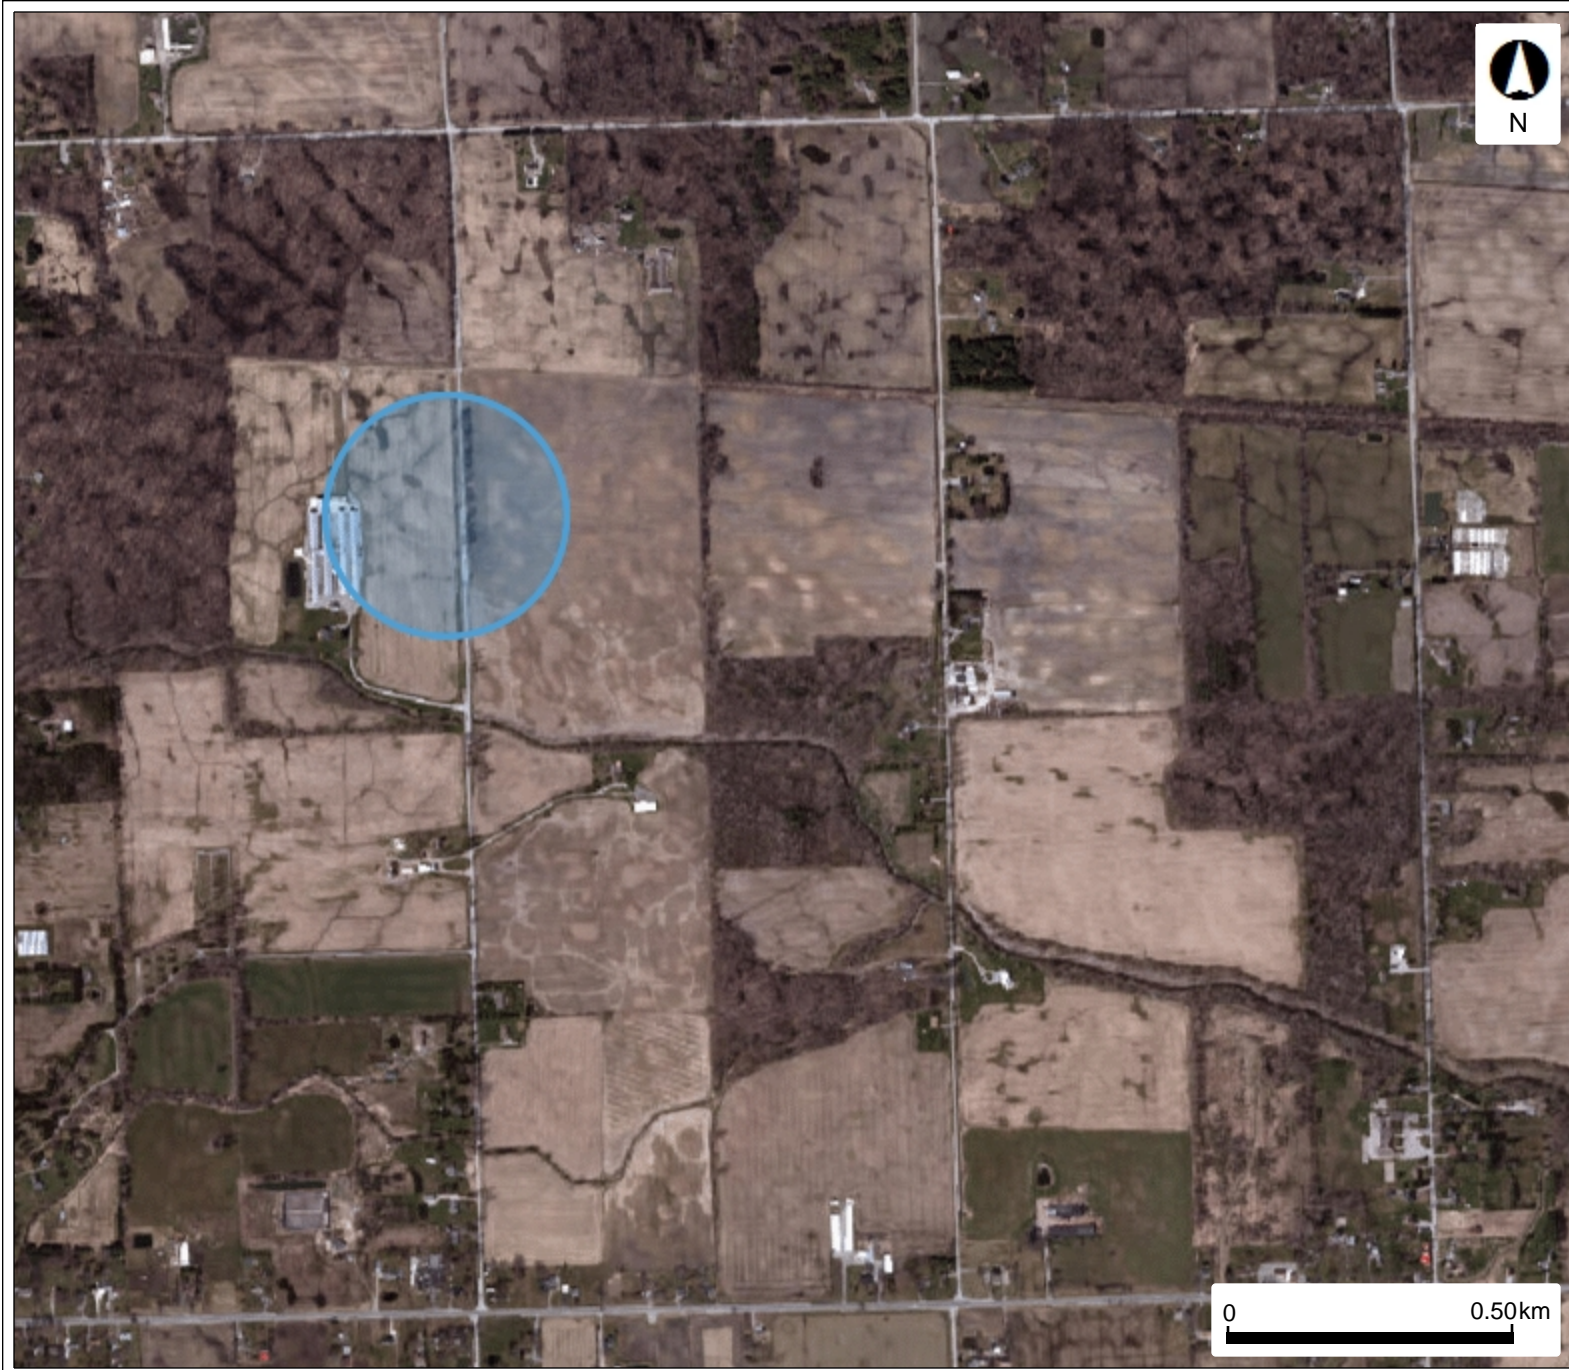

TOWNSHIP OF WAINFLEET

31940 Highway #3, P.O. Box 40, Wainfleet, ON L0S 1V0
Tel: 905-899-3022 • Fax: 905-899-2642 • www.wainfleet.ca

March 12, 2024

NOTICE OF **TEMPORARY ROAD CLOSURE**

Please be advised that “**Smith Road**” between Highway 3 and Willford Road will be closed to through traffic **Wednesday March 13, 2024 7:00 a.m. to 3:00 p.m** for a road cross culvert replacement.

Yours truly,

Richard Nan
Manager of Operations

Smith Road Closure

Legend

This map should not be relied on as a precise indicator of routes or locations, nor as a guide to navigation. The Ontario Ministry of Agriculture, Food and Rural Affairs (OMAFRA) shall not be liable in any way for the use or any information on this map. of, or reliance upon, this map.