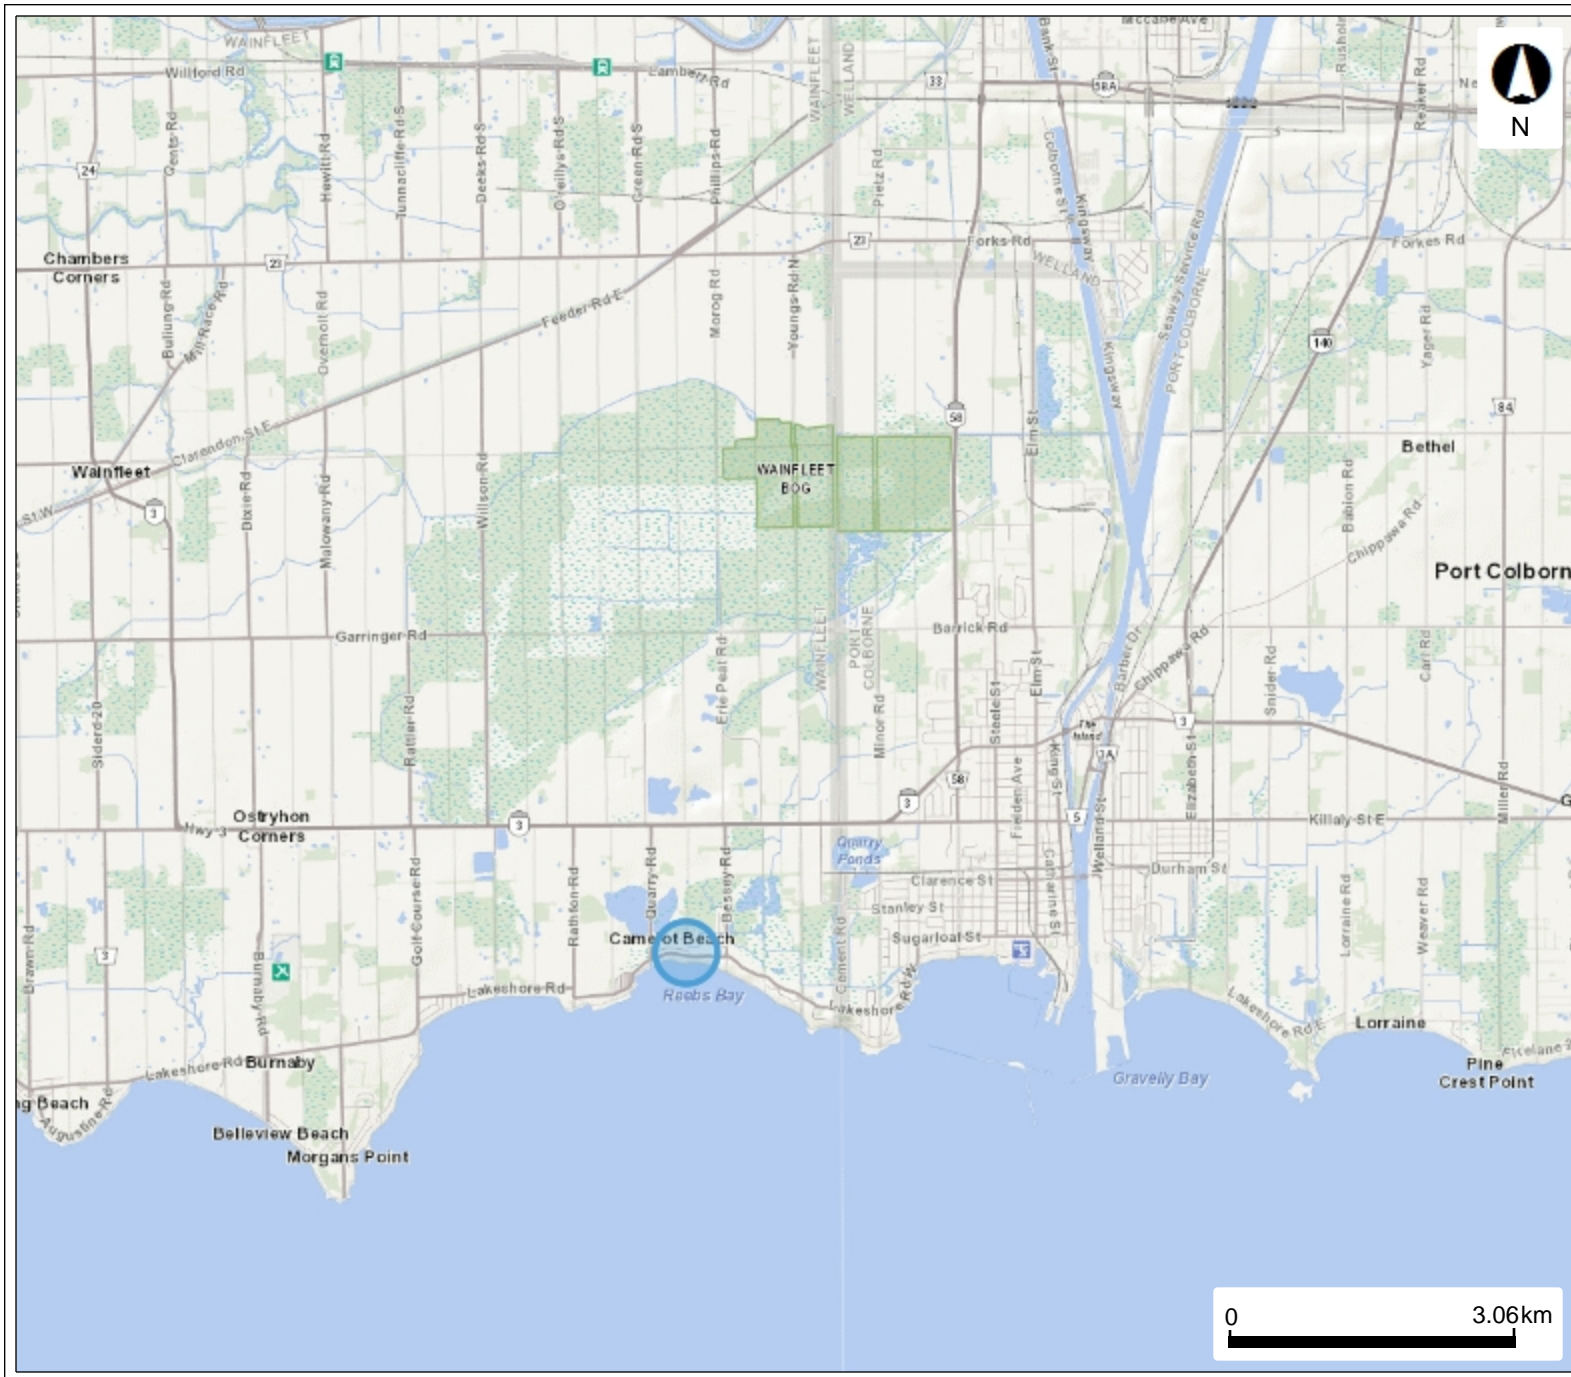

TOWNSHIP OF WAINFLEET

31940 Highway #3, P.O. Box 40, Wainfleet, ON L0S 1V0
Tel: 905-899-3022 • Fax: 905-899-2642 • www.wainfleet.ca

June 15, 2022

NOTICE OF **TEMPORARY ROAD CLOSURE**

Please be advised that “**Lakeshore Road**” between Quarry Road and Bessey Road will be closed to through traffic **Wednesday June 15, 2022 8:00 a.m. to 5:00 p.m. daily until August 10, 2022** to complete road rehabilitation. Duration of these improvements is daily until August 10, 2022.

Yours truly,

Richard Nan
Manager of Operations

Lakeshore Road Closure, June 2022

Legend

This map should not be relied on as a precise indicator of routes or locations, nor as a guide to navigation. The Ontario Ministry of Agriculture, Food and Rural Affairs (OMAFRA) shall not be liable in any way for the use or any information on this map. of, or reliance upon, this map.